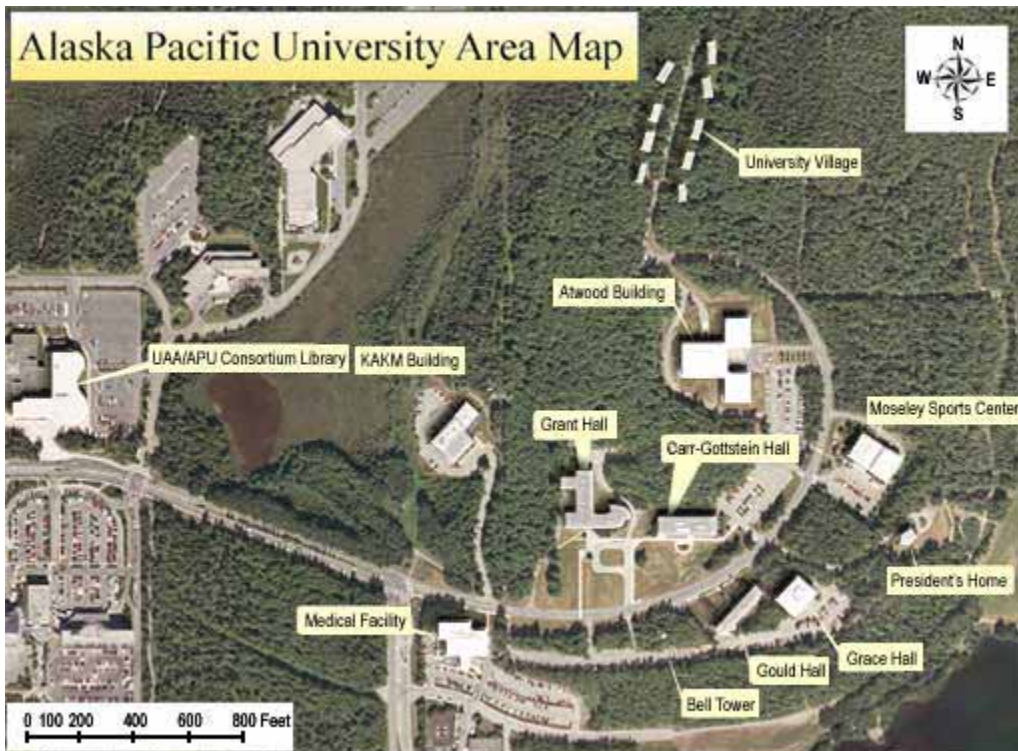

**Alaska Climate Change Mitigation Advisory Group
Meeting #6
Directions to Meeting Location**

April 2, 2009 8:30 AM–3:45 PM

Carr Gottstein #105

Alaska Pacific University

Anchorage

The campus is best approached from W 36th St., which becomes Providence Drive.

Go past Providence Hospital, on your right (south), with UAA on the left. At the stop sign, go straight (towards the mountains).

Park on the east side of the Carr Gottstein Building and enter through the south entrance.